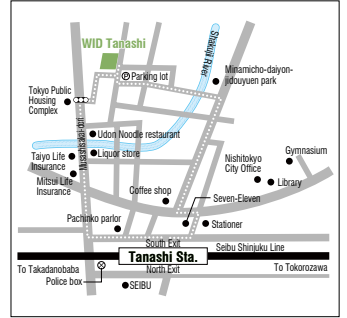

05

WID Tanashi

RA, Ms. O

Our lively dorm manager makes everyday bright and cheerful!
RAs and friendly senior residents will support you.

Waseda Toyama Nishi-Waseda Tokorozawa

Overview

Location / 4-11-33 Minamicho, Nishitokyo City, Tokyo 188-0012
Transportation / 7-min. walk from Tanashi Station
on Seibu Shinjuku Line
Building / 3-story fire resistant reinforced concrete structure
Capacity / 41 students

Overview

Location / 3-1-39 Mukoudaicho, Nishitokyo City, Tokyo 188-0013
Transportation / 8-min. walk from Tanashi Station
on Seibu Shinjuku Line
Building / 2-story light-gauge steel structure
Capacity / 31 students