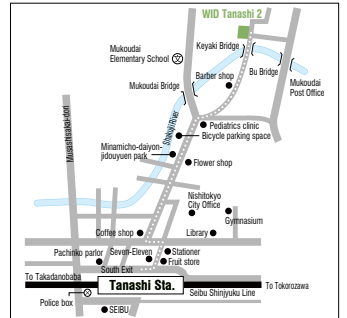

05

WID Tanashi

RA, Ms. O

Our lively dorm manager makes everyday bright and cheerful!
RAs and friendly senior residents will support you.

Waseda Toyama Nishi-Waseda Tokorozawa

Overview

Location / 4-11-33 Minamicho, Nishitokyo City, Tokyo 188-0012
Transportation / 7-min. walk from Tanashi Station
on Seibu Shinjuku Line
Building / 3-story fire resistant reinforced concrete structure
Capacity / 41 students

Overview

Location / 3-1-39 Mukoudaicho, Nishitokyo City, Tokyo 188-0013
Transportation / 8-min. walk from Tanashi Station
on Seibu Shinjuku Line
Building / 2-story light-gauge steel structure
Capacity / 31 students

● Room 13.89m²

Female

07

WID Nishi-Tokorozawa

RA, Ms. A

Closest dormitory to Tokorozawa campus.
In our dormitory, kind senior students give advice on studying.

Tokorozawa

Overview