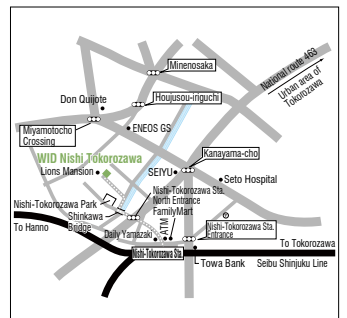

05

WID Tanashi

RA, Ms. O

Our lively dorm manager makes everyday bright and cheerful!
RAs and friendly senior residents will support you.

Waseda Toyama Nishi-Waseda Tokorozawa

Overview

Location / 4-11-33 Minamicho, Nishitokyo City, Tokyo 188-0012
Transportation / 7-min. walk from Tanashi Station
on Seibu Shinjuku Line
Building / 3-story fire resistant reinforced concrete structure
Capacity / 41 students

Overview

Location / 3-1-39 Mukoudaicho, Nishitokyo City, Tokyo 188-0013
Transportation / 8-min. walk from Tanashi Station
on Seibu Shinjuku Line
Building / 2-story light-gauge steel structure
Capacity / 31 students

● Room 13.89m²

Female

07

WID Nishi-Tokorozawa

RA, Ms. A

Closest dormitory to Tokorozawa campus.
In our dormitory, kind senior students give advice on studying.

Tokorozawa

Overview

Location / 2-7-16 Nishitokorozawa Tokorozawa City, Saitama 359-1144
Transportation / 6-min. walk from Nishi-Tokorozawa Station
on Seibu Ikebukuro Line
Building / 5-story fire resistant reinforced concrete structure
Capacity / 42 students