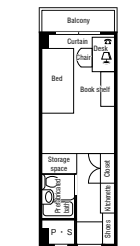

● Room 9.72m²

Female

06

WID Tanashi 2

RA, Ms. I

Attractive spacious rooms (Large 13.89m² Rooms)
You can often hear residents conversing in both Japanese & English in the dining room.

Waseda Toyama Nishi-Waseda Tokorozawa

● Room 13.89m²

Female

07

WID Nishi-Tokorozawa

RA, Ms. A

Closest dormitory to Tokorozawa campus.
In our dormitory, kind senior students give advice on studying.

Tokorozawa

Overview

● Room 23.00m²

Male

Female

See here for more details:
<http://www.gakuseikaikan.com/dp/waseda/>

WID Waseda

Search

Inquiry
Kyoritsu Maintenance Co., Ltd.
03-5295-7791