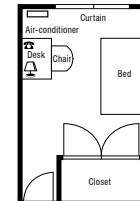

● Room 9.72m²

Female

06

WID Tanashi 2

RA, Ms. I

Attractive spacious rooms (Large 13.89m² Rooms)
You can often hear residents conversing in both Japanese & English in the dining room.

Waseda Toyama Nishi-Waseda Tokorozawa

● Room 13.89m²

Female

07

WID Nishi-Tokorozawa

RA, Ms. A

Closest dormitory to Tokorozawa campus.
In our dormitory, kind senior students give advice on studying.

Tokorozawa

Overview