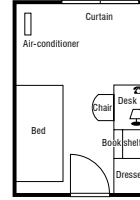

● Room 9.72m²

Female

06

WID Tanashi 2

RA, Ms. I

Attractive spacious rooms (Large 13.89m² Rooms)
You can often hear residents conversing in both Japanese & English in the dining room.

Waseda Toyama Nishi-Waseda Tokorozawa

● Room 13.89m²

Female

07

WID Nishi-Tokorozawa

RA, Ms. A

Closest dormitory to Tokorozawa campus.
In our dormitory, kind senior students give advice on studying.

Tokorozawa

Overview