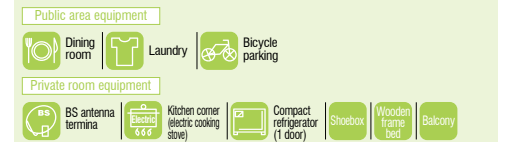

05

WID Tanashi

Our lively dorm manager makes everyday bright and cheerful!
RAs and friendly senior residents will support you.

Waseda Toyama Nishi-Waseda Tokorozawa

Overview

Location / 4-11-33 Minamicho, Nishitokyo City, Tokyo 188-0012
Transportation / 7-min. walk from Tanashi Station
on Seibu Shinjuku Line
Building / 3-story fire resistant reinforced concrete structure
Capacity / 41 students

● Room 9.72m²

Female

06

WID Tanashi 2

Attractive spacious rooms (Large 13.89m² Rooms)
You can often hear residents conversing in both Japanese & English in the dining room.

Waseda Toyama Nishi-Waseda Tokorozawa

Overview

Location / 3-1-39 Mukoudaicho, Nishitokyo City, Tokyo 188-0013
Transportation / 8-min. walk from Tanashi Station
on Seibu Shinjuku Line
Building / 2-story light-gauge steel structure
Capacity / 31 students

● Room 13.89m²

Female

07

WID Nishi-Tokorozawa

Closest dormitory to Tokorozawa campus.
In our dormitory, kind senior students give advice on studying.

Tokorozawa

Overview

Location / 2-7-16 Nishitokorozawa Tokorozawa City, Saitama 359-1144
Transportation / 6-min. walk from Nishi-Tokorozawa Station
on Seibu Ikebukuro Line
Building / 5-story fire resistant reinforced concrete structure
Capacity / 42 students

● Room 23.00m²

Male

Female

See here for more details:
<http://www.gakuseikaikan.com/dp/waseda/>

WID Waseda

Search

Inquiry
Kyoritsu Maintenance Co., Ltd.
03-5295-7791